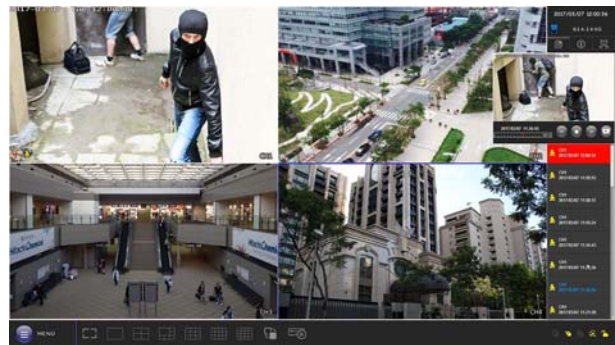

Event Pop-up / Preview

- ❖ All events are listed on the right panel with corresponding event icons for you to quickly recognize the event type. The most current one will flash to catch your attention. Click one event and you're able to preview the footage with pre-alarm images.