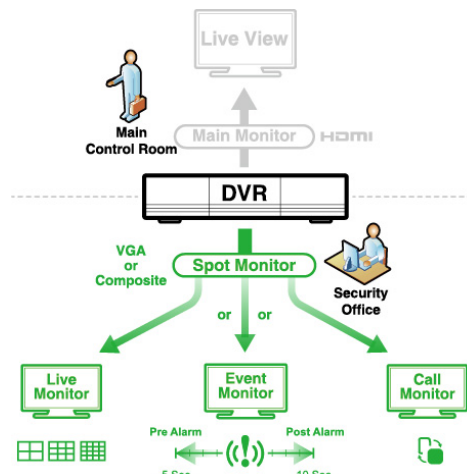

#### Pentabrid Video Input

- ❖ 16 channels of IP / TVI / CVI / Analog HD / 960H video input, within which IP channels are up to 2 channels
- ❖ Up to 5MP display & recording

#### Event Pop-up / Preview

- ❖ All events are listed on the right panel with corresponding event icons for you to quickly recognize the event type. The most current one will flash to catch your attention. Click one event and you're able to preview the footage with pre-alarm images.

#### Spot Monitor

- ❖ In addition to the main display via the HDMI output, you can assign a secondary display to show live view, call monitor or event monitor.